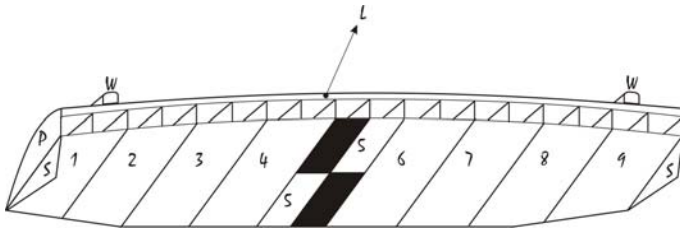

NITRO ORDER FORM

Customer Information:

Name _____

Shipping Address _____

City _____ State and Zip Code _____

Phone _____ Email Address _____

Dealer Name _____ Dealer Contact Info. _____

Code	Color

1	
2	
3	
4	
5	
6	
7	
8	
9	
L	(Leading Edge)
S	1: 9:
W	1: 9:
P(Ribs)	If One Color:
P(Ribs)	To Match Individual Cells?
Center Pattern	(Optional)
Slider	

All Nitro canopies are fitted with collapsible slider (brass grommets), and soft connector links. Suspension lines are made of Black Technora with special UV protection. Black Dacron is used for the lower control lines.

Canopy size

- 78 sqft. ☐
- 88 sqft. ☐
- 98 sqft. ☐
- 108 sqft. ☐
- 120 sqft. ☐
- 135 sqft. ☐
- 150 sqft. ☐

Suggested Retail Prices:

78, 88, 98	$1900.00
108, 120	$1935.00
135, 150	$1970.00

(Contact your dealer for details on available pricing discounts)

No Extra Charge for Custom Color Patterns

Available Colors: Yellow, Royal Blue, Grey, Purple, White, Red, Black, Neon Green, Neon Yellow, Neon Orange
Standard Color Pattern: 1st color for cells 2 through 8; 2nd color for cells 1 & 9, L(Leading Edge), S, W, P, Slider, Center Cell Pattern

By signing this form, you are ordering for purchase the parachute canopy described above. Further, you acknowledge skydiving and related activities posses inherent dangers that cannot be eliminated, and that you voluntarily and expressly assume all risk of death or injury sustained while using the Nitro canopy.

Number of Jumps _____ Exit Weight (Including Equipment) _____

Signature _____ Date _____

HiPerUSA
12153 Back Valley Rd.
Soddy Daisy, TN 37379
Phone: 423-332-0369 Fax: 801-788-0143
Email: info@hiperusa.com